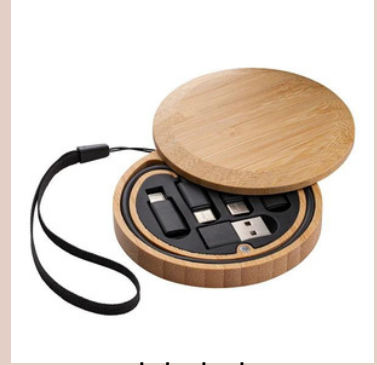

Encore 10W Wireless Charging Ablage

3-in 1 Wireless-Reise-Charger aus RCS Plastik

TECHNIK

allroundo all in one
Ladekabel (MOQ = 50)

High Six lite 6in 1
Schnellladekabel (MOQ = 200)

Handykettenhalterung(
MOQ = 200)